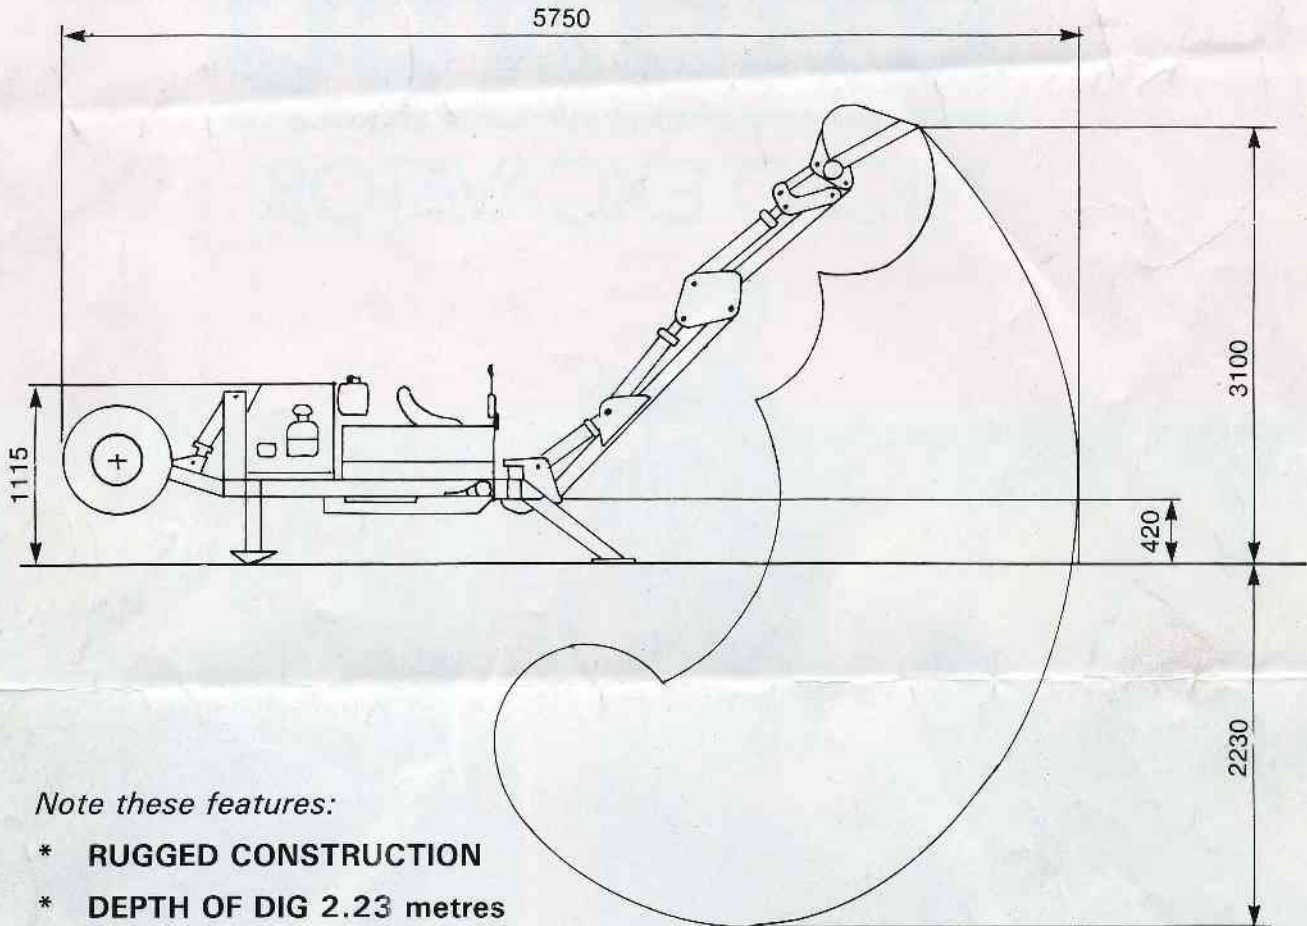

BRONCO

MICRO EXCAVATOR

**DIGS IT'S HEELS IN WHEN
THE GOING'S TOUGH.**

BRONCO

MICRO EXCAVATORS

Note these features:

- * **RUGGED CONSTRUCTION**
- * **DEPTH OF DIG 2.23 metres**
- * **LOADING HEIGHT 3.2 metres**
- * **12 H.P. ELECTRIC START DIESEL ENGINE**
- * **ECONOMICAL — RUNS 3 hrs. ON FULL TANK**
- * **ADJUSTABLE TRACK WIDTH FOR INCREASED TOWING STABILITY AND ON-SITE MANOEUVRABILITY**
- * **P.T.O. FOR HYDRAULIC BREAKER OR OTHER EQUIPMENT**
- * **12" BUCKET SUPPLIED AS STANDARD 24" & 30" BUCKET CAN BE SUPPLIED AS EXTRAS**
- * **13" WHEELS SMOOTH OUT ROUGH GROUND**