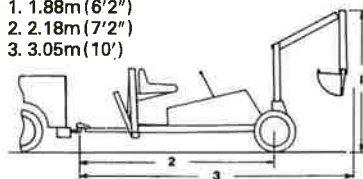

Big on manoeuvrability

On site and in the digging position, ME130 can be moved under its own power. And fitted with narrow wheels it can pass through an opening of just 76cm (30").

Big on stability

Stabilising legs and spade anchors provide a firm base at all times. When fitted with the straight leg attachment ME130 can dig close up to a wall and still retain perfect balance.

Big on reliability

ME130 is fitted with grease points and with all movable parts fully bushed you can be sure of rugged, reliable performance.

Specification

Engine: Robin 5hp, 4-stroke.

Hydraulic: High quality gear pump.
5 lever control block with pre-set relief valve.
Bucket tear-out 1.75 tonne.
5 interchangeable 305mm (12") stroke rams.

Main Chassis: Heavy duty box section.
Buckets: A range of buckets, in addition to the standard 18" bucket (as supplied) are available.

Load-over height: 1.73m (5' 8")
Weight: 520kg (1148lb).

1. 1.88m (6'2")
2. 2.18m (7'2")
3. 3.05m (10')

- A. Bucket fully open
3.48m (11'5")
- B. Bucket fully closed
3.10m (10'2")
- C. 1.91m (6'3")
- D. 2.69m (8' 10")

The right is reserved to amend these dimensions and specifications at any time without notice.