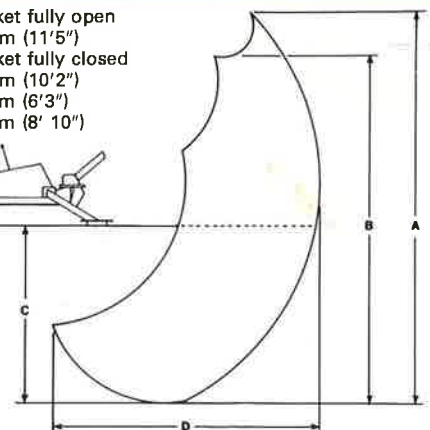

Big on manoeuvrability

On site and in the digging position, ME130 can be moved under its own power. And fitted with narrow wheels it can pass through an opening of just 76cm (30").

Big on stability

Stabilising legs and spade anchors provide a firm base at all times. When fitted with the straight leg attachment ME130 can dig close up to a wall and still retain perfect balance.

Main Chassis: Heavy duty box section.
Buckets: A range of buckets, in addition to the standard 18" bucket (as supplied) are available.

Load-over height: 1.73m (5' 8")
Weight: 520kg (1148lb).

1. 1.88m (6'2")
2. 2.18m (7'2")
3. 3.05m (10')

- A. Bucket fully open
3.48m (11'5")
- B. Bucket fully closed
3.10m (10'2")
- C. 1.91m (6'3")
- D. 2.69m (8' 10")

The right is reserved to amend these dimensions and specifications at any time without notice.