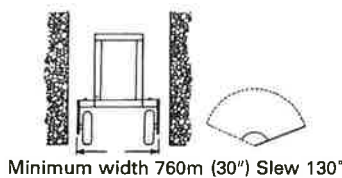

Big on manoeuvrability

On site and in the digging position, ME130 can be moved under its own power. And fitted with narrow wheels it can pass through an opening of just 76cm (30").

Big on stability

Stabilising legs and spade anchors provide a firm base at all times. When fitted with the straight leg attachment ME130 can dig close up to a wall and still retain perfect balance.

Big on reliability

ME130 is fitted with grease points and with all movable parts fully bushed you can be sure of rugged, reliable performance.

Specification

Engine: Robin 5hp, 4-stroke.

Hydraulic: High quality gear pump.
5 lever control block with pre-set relief valve.
Bucket tear-out 1.75 tonne.
5 interchangeable 305mm (12") stroke rams.

Main Chassis: Heavy duty box section.
Buckets: A range of buckets, in addition to the standard 18" bucket (as supplied) are available.

Load-over height: 1.73m (5' 8")
Weight: 520kg (1148lb).

1. 1.88m (6'2")
2. 2.18m (7'2")
3. 3.05m (10')

- A. Bucket fully open
3.48m (11'5")
- B. Bucket fully closed
3.10m (10'2")
- C. 1.91m (6'3")
- D. 2.69m (8' 10")

The right is reserved to amend these dimensions and specifications at any time without notice.