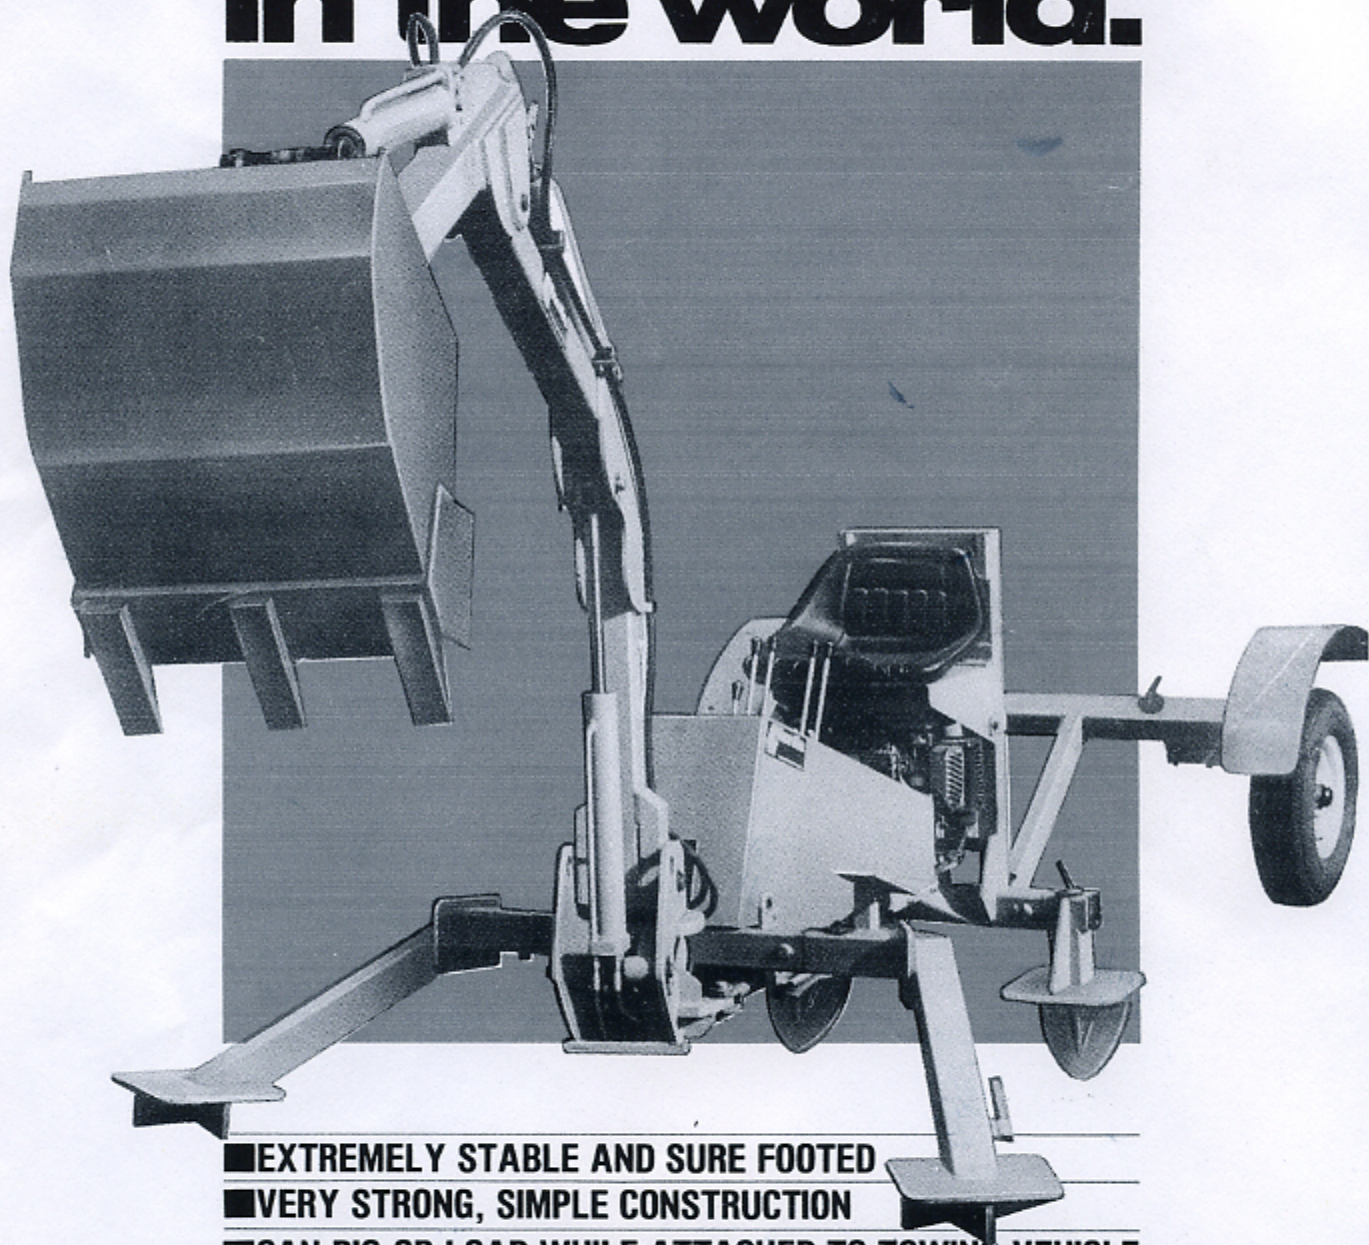

Mantis

the most versatile
small excavator
in the world.

- EXTREMELY STABLE AND SURE FOOTED
- VERY STRONG, SIMPLE CONSTRUCTION
- CAN DIG OR LOAD WHILE ATTACHED TO TOWING VEHICLE
- TOWABLE BEHIND SMALL PICK-UP OR LAND ROVER
- UNIQUE DESIGN SUITS ALL SITE CONDITIONS
- LOW SERVICE AND MAINTENANCE REQUIREMENTS
- HIGHLY MANOEUVRABLE ■ NO SPANNERS NEEDED